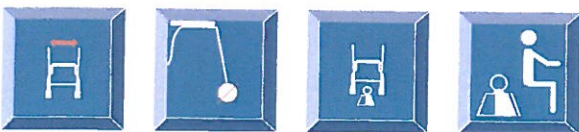

➤ **Extra comfort**

Enjoy the comfort of the padded and decorated seat.

➤ **Slim design**

The frame width is narrow to allow you to access narrow passes. We offer **Actio/2** also with out the seat for even neater appearance and more compact folding.

**Options and Features**

**Technical data**

With seat	53 cm	63 cm	38 cm	74 - 100 cm	55 cm
without seat	53cm	63 cm		74 - 100 cm	

With seat	41 cm	11 cm	5 kg	130 kg
without seat	41 cm	11 cm	4.6 kg	130 kg

**Art. nr.**