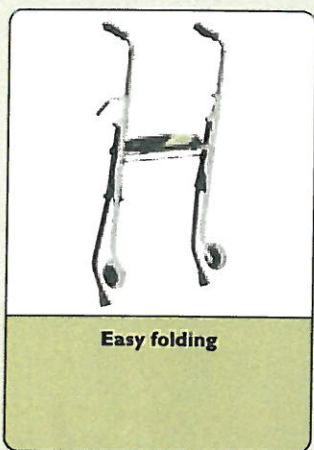

Options and Features