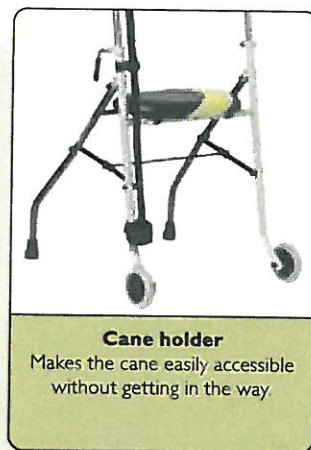

### **Neat, new and stylish**

New *Invacare*® **Actio/2** is a neat and stylish rollator. The slim design facilitates accessing narrow spaces. The padded and decorated seat offers great comfort. Enjoy indoor safety with new **Actio/2** suited for an active life-style.

➤ **Extra comfort**

Enjoy the comfort of the padded and decorated seat.

➤ **Slim design**

The frame width is narrow to allow you to access narrow passes. We offer **Actio/2** also with out the seat for even neater appearance and more compact folding.

**Options and Features**

**Technical data**

With seat	53 cm	63 cm	38 cm	74 - 100 cm	55 cm
without seat	53cm	63 cm		74 - 100 cm	

With seat	41 cm	11 cm	5 kg	130 kg
without seat	41 cm	11 cm	4.6 kg	130 kg

**Art. nr.**