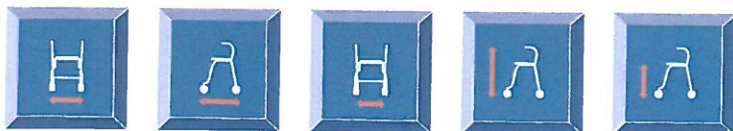

➤ **Extra comfort**

Enjoy the comfort of the padded and decorated seat.

➤ **Slim design**

The frame width is narrow to allow you to access narrow passes. We offer **Actio/2** also with out the seat for even neater appearance and more compact folding.

**Options and Features**

**Technical data**

With seat	53 cm	63 cm	38 cm	74 - 100 cm	55 cm
without seat	53cm	63 cm		74 - 100 cm	

With seat	41 cm	11 cm	5 kg	130 kg
without seat	41 cm	11 cm	4.6 kg	130 kg

**Art. nr.**